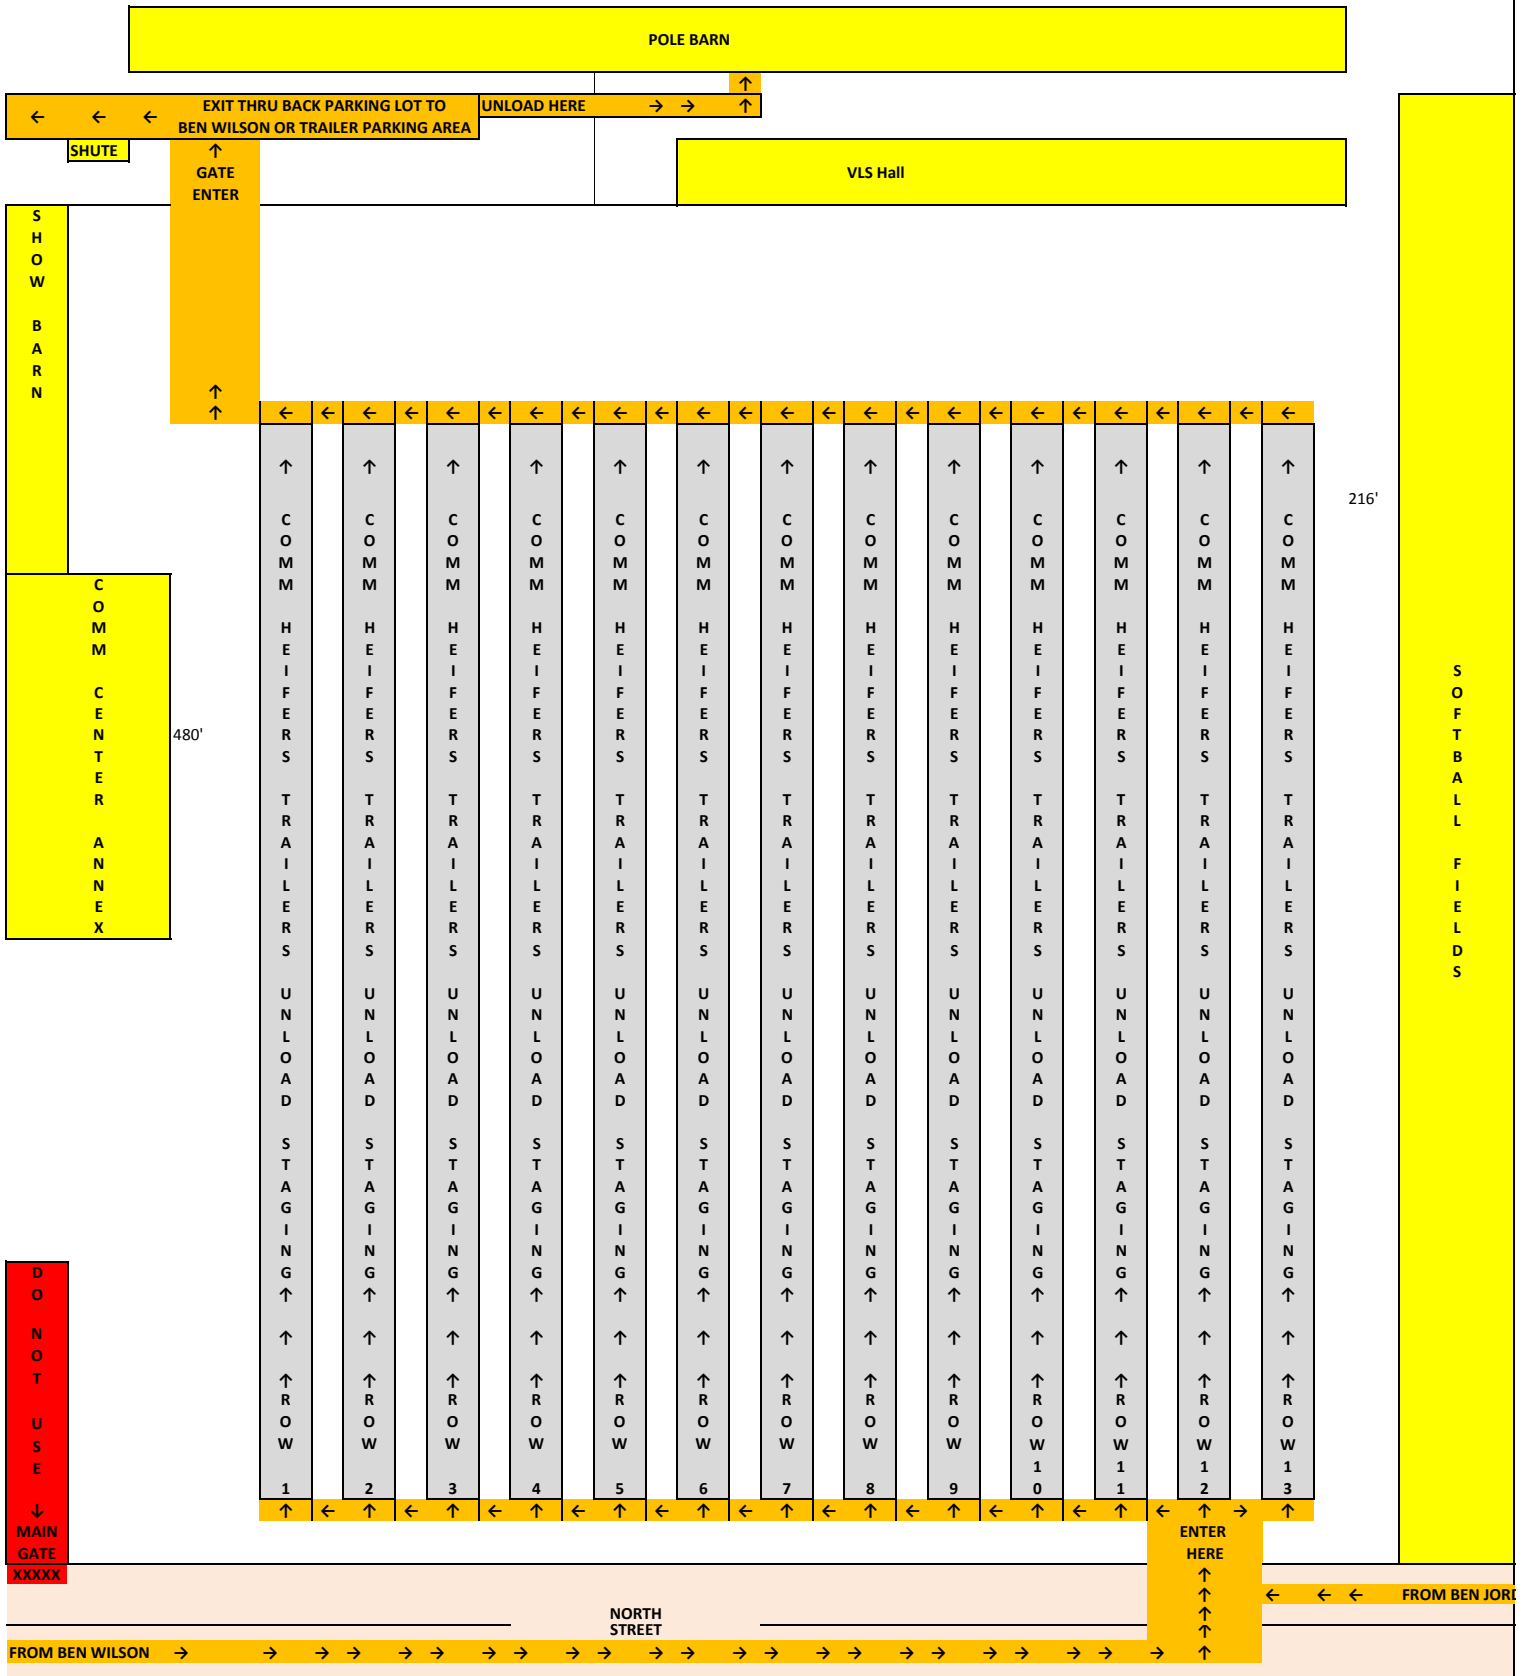

# 2020 Breed Swine Unloading

USE BEN WILSON STREET ENTRANCE  
Friday Feb 28 10-11AM Unload Breed Swine

C  
O  
M  
M  
C  
E  
N  
T  
E  
R  
A  
R  
E  
N  
A

UNLOAD HERE

B  
A  
C  
K  
P  
A  
R  
K  
I  
N  
G  
L  
O  
T

ENTER  
HERE  
↑  
↑

USE BEN WILSON STREET ENTRANCE/EXIT

C A R N I V A L  
C A R N I V A L

C A M P E R S

C  
A  
M  
P  
E  
R  
S

C  
A  
M  
P  
E  
R

Camper / Skate Parking Lot

Camper / Skate Parking Lot

2020 VLS COMMERCIAL HEIFER UNLOADING

USE NORTH STREET ENTRANCE

**DO NOT USE MAIN ENTRANCE TO COMMUNITY CENTER ON BEN WILSON ENTRANCE**

2020 Market Hog Unloading

USE NORTH STREET ENTRANCE

← ← ← EXIT THRU BACK PARKING LOT TO BEN WILSON OR TRAILER PARKING AREA

SHUTE

↑ GATE ENTER

S H O W  
B A R N

C O M M  
C E N T E R  
A N N E X

480'

Wed Feb 26 5-7:00 PM Unload Market Hogs

216'

S O F T B A L L  
F I E L D S